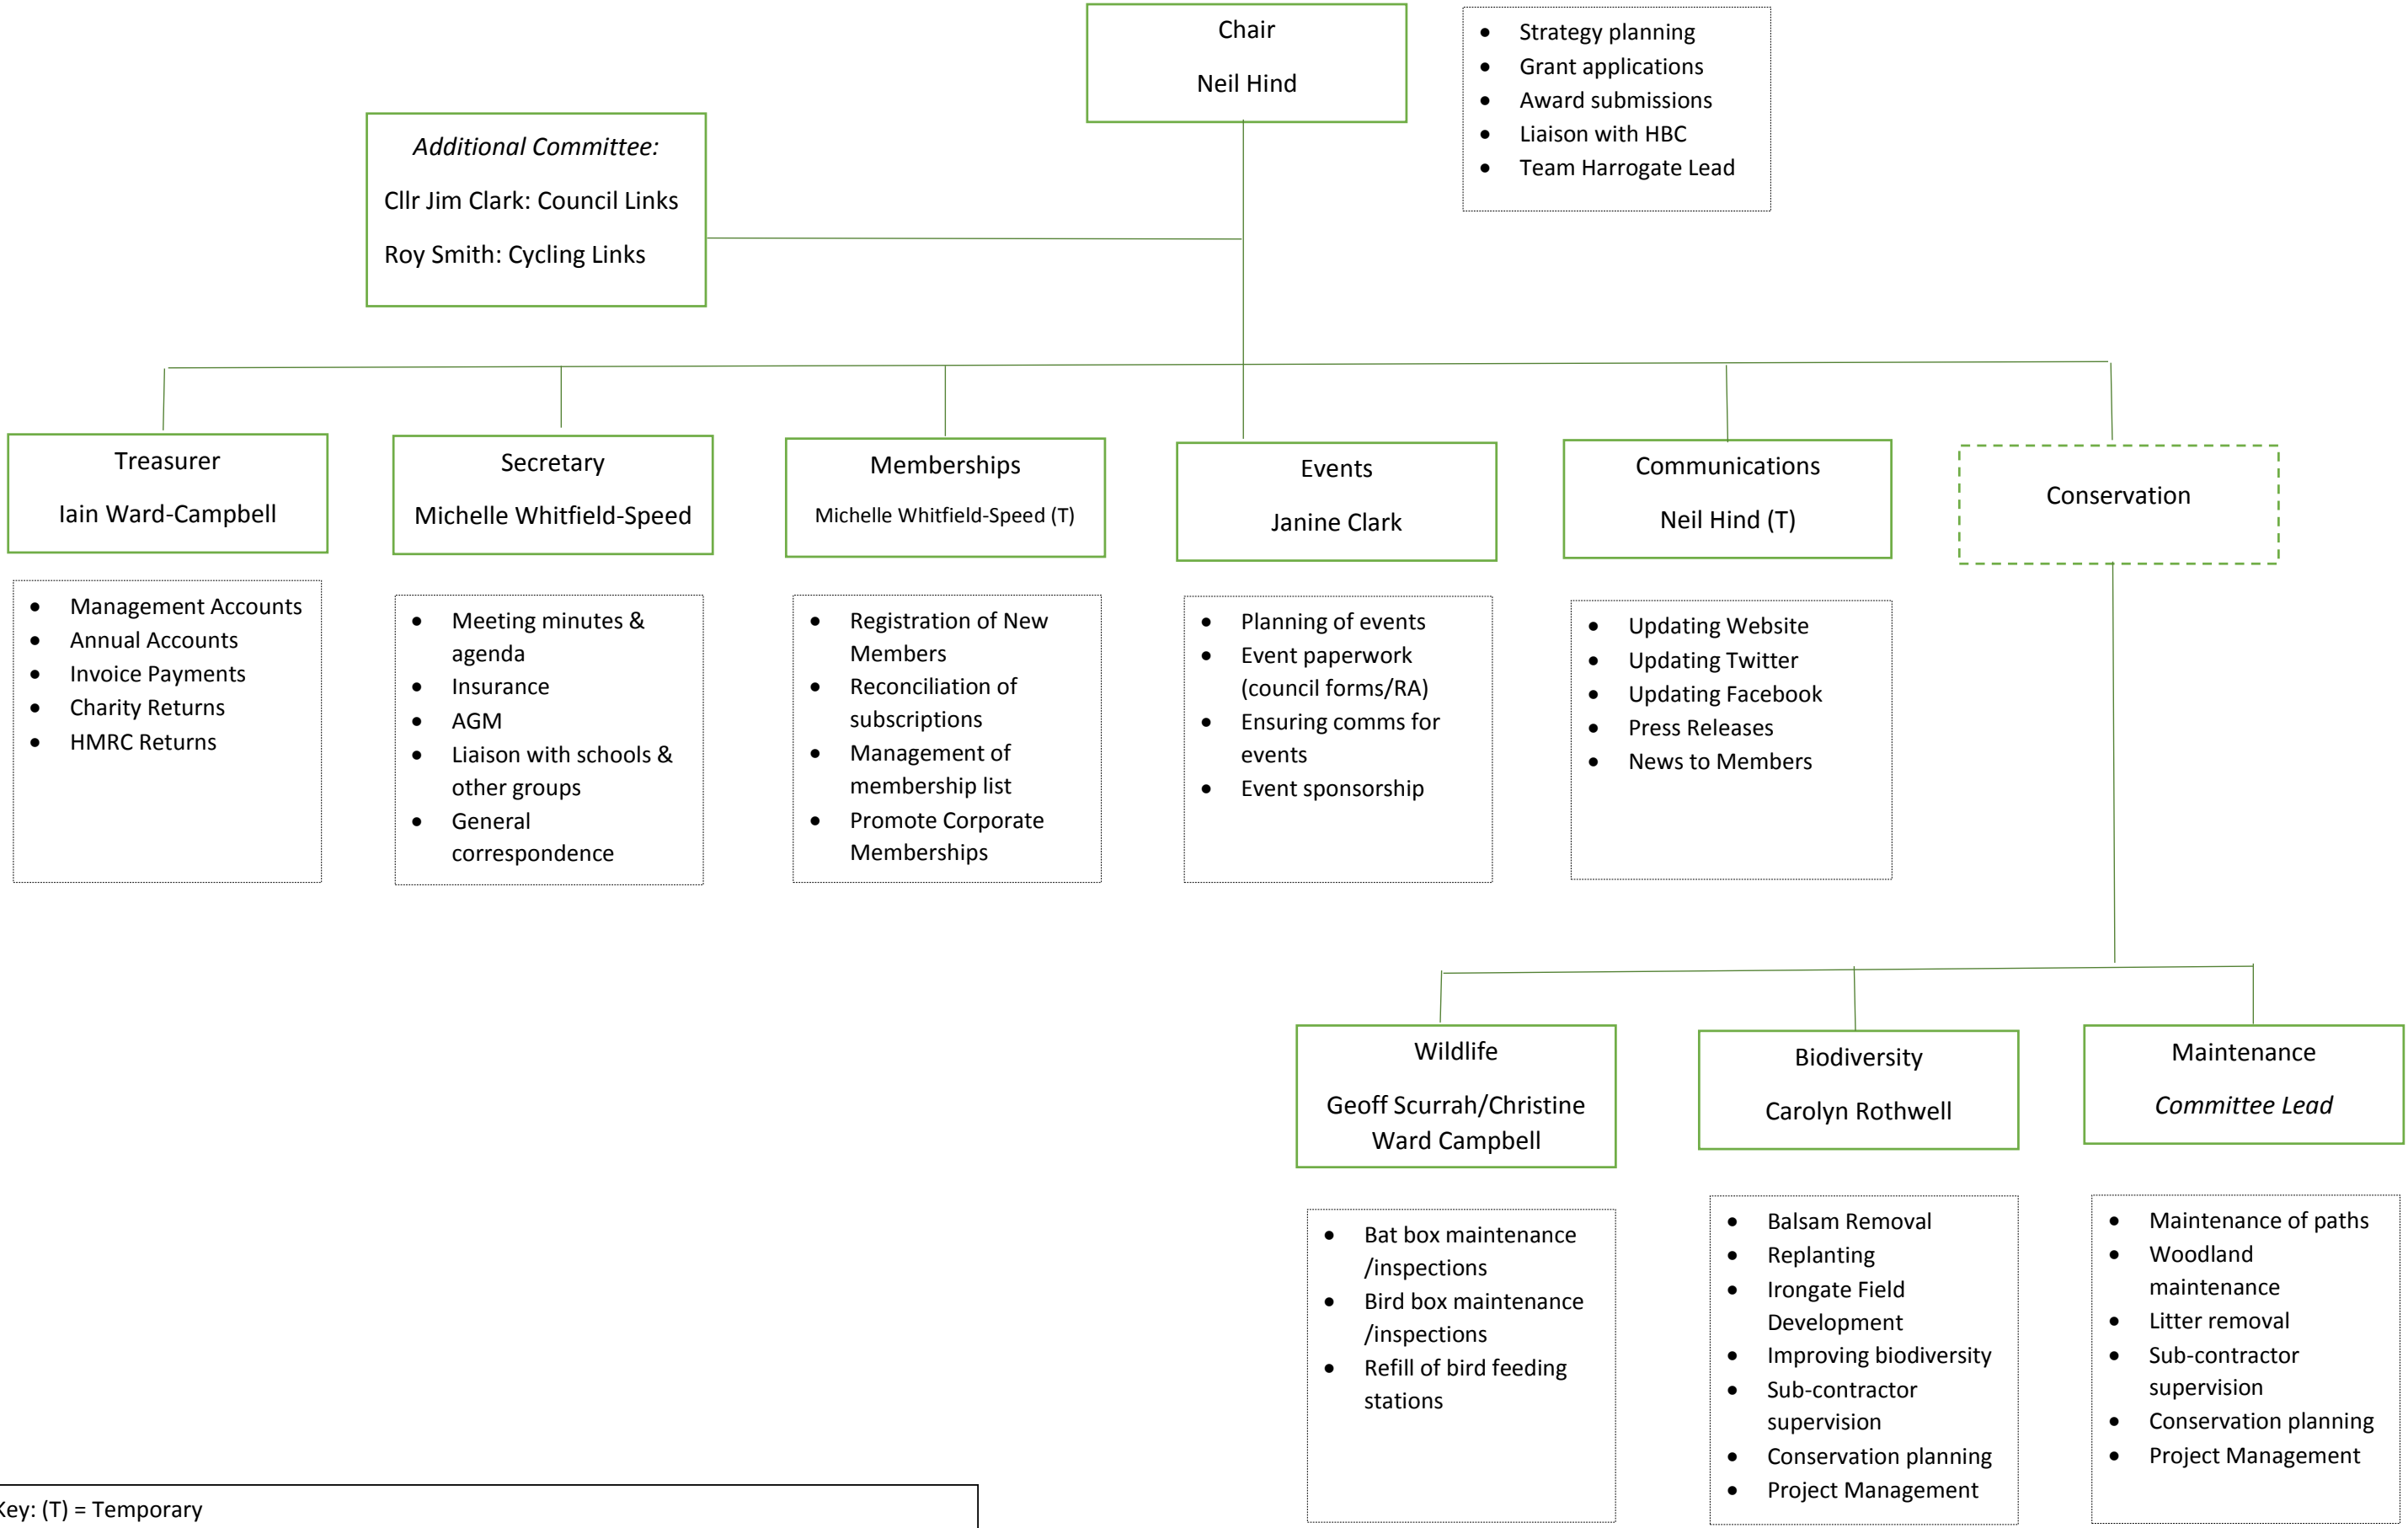

Pinewoods Operating Model – 2016

Key: (T) = Temporary